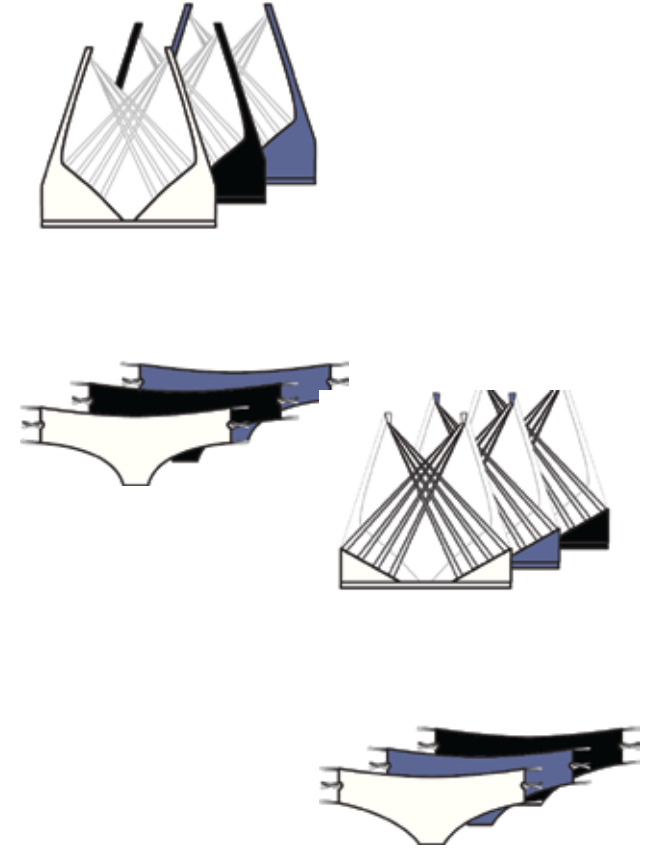

# Gypsy<sub>05</sub>

SWIM • FOUNDATION • NOV-FEB 2015

HALTER ONE PIECE  
 W/CRISSCROSS STRAPS  
 S4FN-8302-33  
 WHOLESALE \$62 MSRP \$155

TRIANGLE KEYHOLE BIKINI  
 TOP: S4FN-8114-33  
 WHOLESALE \$32 MSRP \$80  
 BOTTOM: S4FN-8209-33  
 WHOLESALE \$32 MSRP \$80