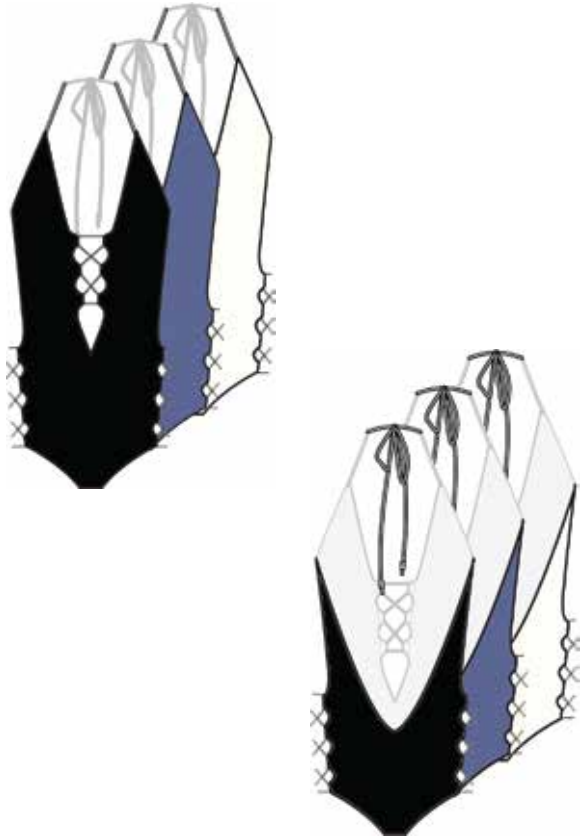

HALTER ONE PIECE
W/CRISSCROSS STRAPS
S4FN-8302-33
WHOLESALE $62 MSRP $155