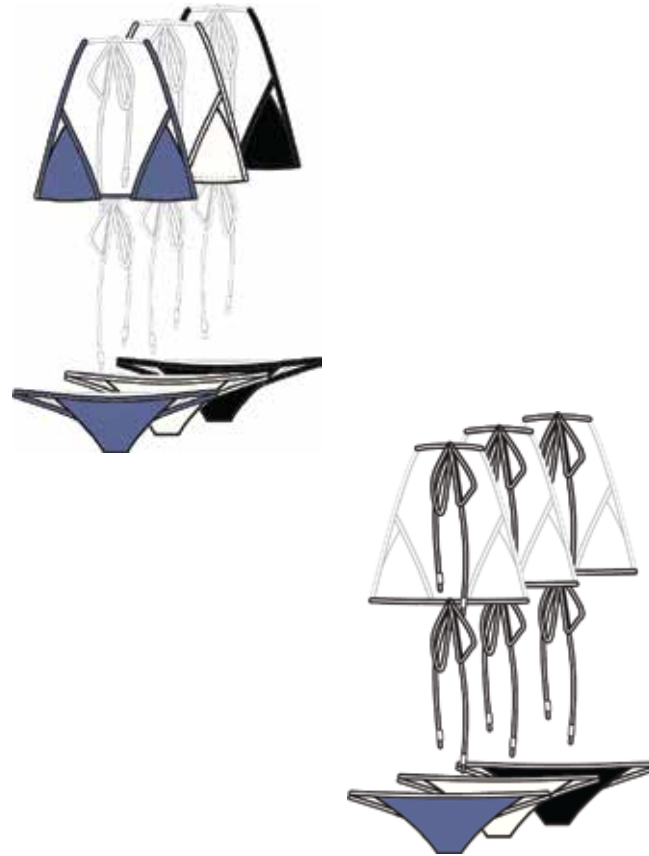

HALTER ONE PIECE
W/CRISSCROSS STRAPS
S4FN-8302-33
WHOLESALE $62 MSRP $155