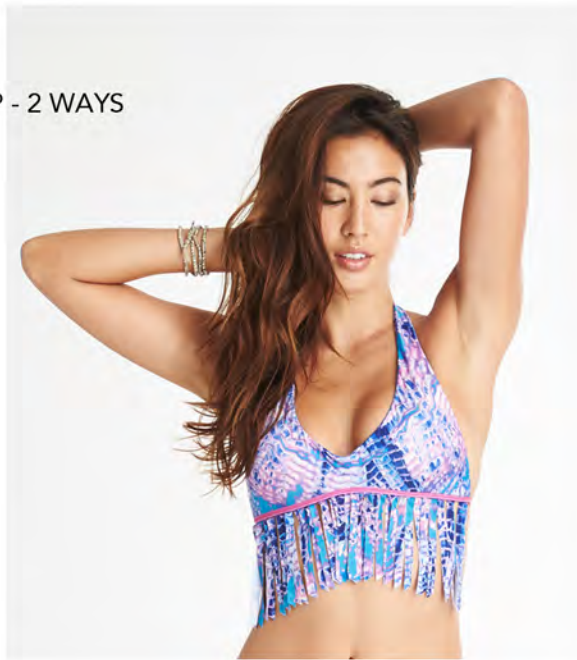

SAME TOP - 2 WAYS

TIE DYE HALTER BIKINI W/FRINGE DETAIL  
TOP: S441-8113-34 WHOLESAL \$34 MSRP \$85  
BOTTOM: S441-8200-34 WHOLESAL \$34 MSRP \$85

TIE DYE HALTER ONE PIECE W/FRINGE DETAIL  
S441-8304-34  
WHOLESAL \$50 MSRP \$125