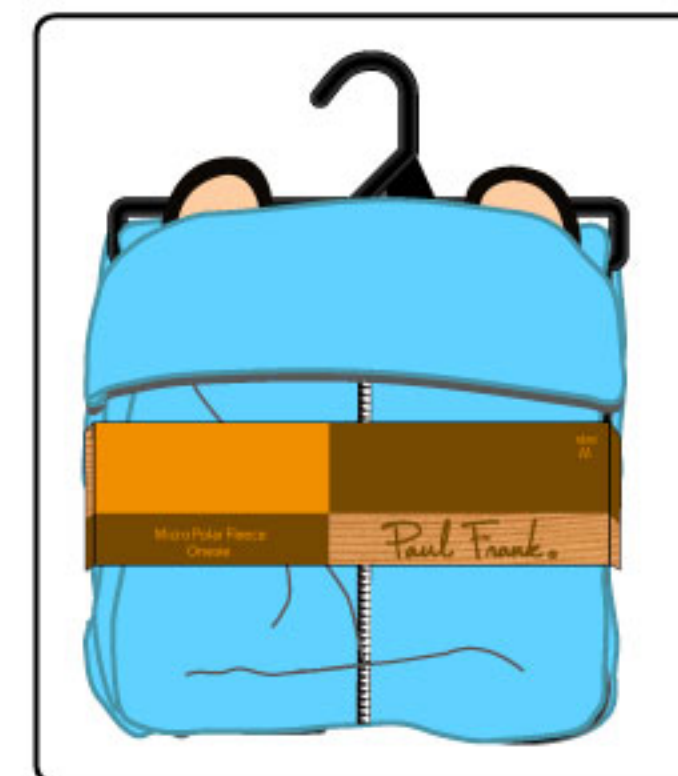

PFS104

HANGER PACKAGE

ONESIE

- MICRO POLAR FLEECE
- ALLOVER PRINT HOOD LINING
- JULIUS EARS ON HOOD
- ZIPPER
- 2X2 RIB ON SLEEVE CUFF & LEG CUFF
- EMBROIDERY

S/M/L/XL = 2/4/4/2

2X2 RIBBED CUFF ON ARM & LEG OPENINGS