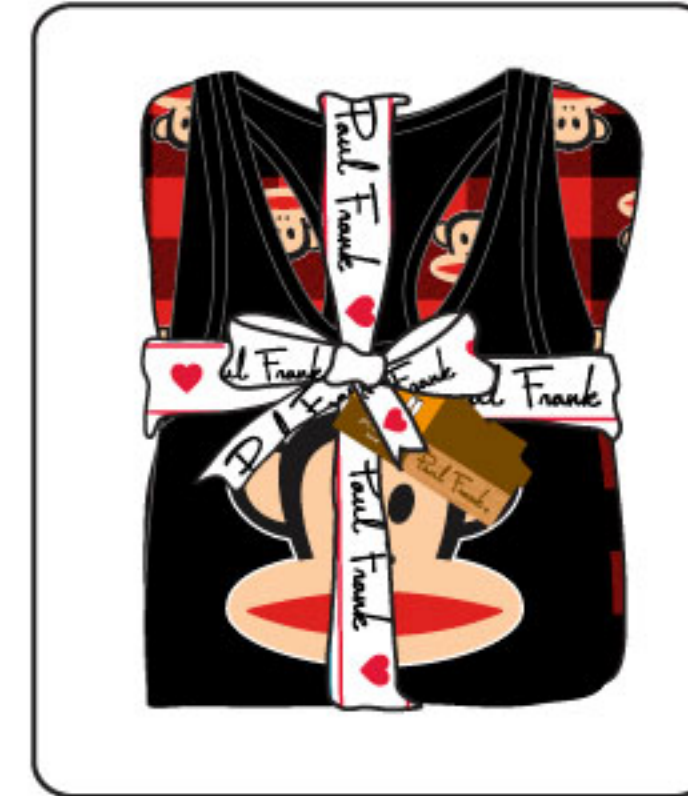

PANT

- 100% COTTON S/J KNIT
- PLACEMENT PRINT

S/M/L/XL = 2/4/4/2

29" INSEAM

SEASON: BTS/HOLIDAY 2014 5/30
 GROUP NAME: "Campus Cutie"
 FILE NAME: CampuscutieR1.ai
 DESIGNER: GDiaz
 DATE: 12/11/13 (REV.12/20/13 -GD)

Paul Frank

F80328

F80329

PACKAGE

TANK

- 100% COTTON S/J KNIT
- PLACEMENT PRINT

SHORT

- 100% COTTON S/J KNIT
- PLACEMENT PRINT
- CONTRAST DRAWSTRING