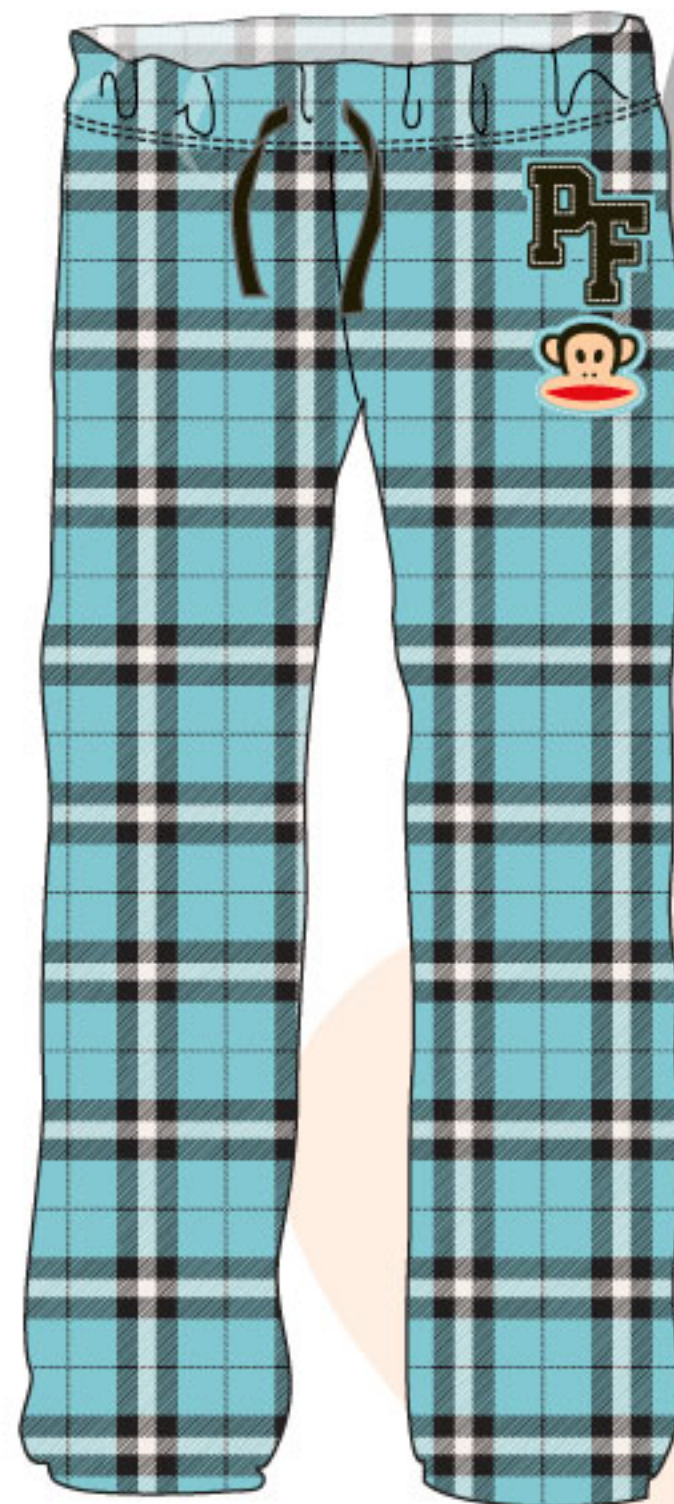

TANK

- 100% COTTON S/J KNIT
- PLACEMENT PRINT
- ALLOVER PRINT KNIT BINDING

PFS100

PFS101

PANT

- 100% COTTON S/J KNIT
- ALLOVER PRINT
- PLACEMENT PRINT

S/M/L/XL = 2/4/4/2

29" INSEAM