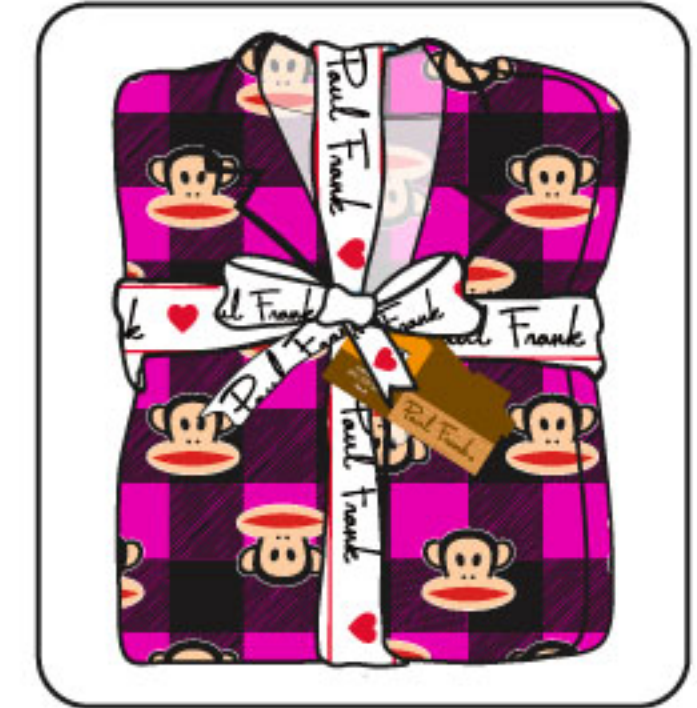

paul frank

PF ESSENTIALS

PACKAGE

TOP

- MICRO POLAR FLEECE
- ALLOVER PRINT
- CONTRAST PIPING & BUTTONS
- BACKNECK FACING

BOTTOM

- MICRO POLAR FLEECE
- ALLOVER PRINT
- CONTRAST DRAWSTRING

S/M/L/XL = 2/4/4/2

29" INSEAM

SEASON: BTS/HOLIDAY 2014 9/30
GROUP NAME: "PF ESSENTIALS"
FILE NAME: PFessentials-3r3.ai
DESIGNER: GDiaz
DATE: 12/11/13 (REV. 02/6/13-GD)