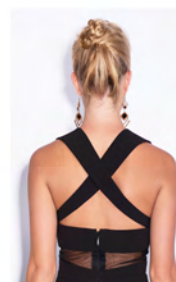

B8D39-L
KATJA CURVE SLIT MESH CUT OUT MAXI