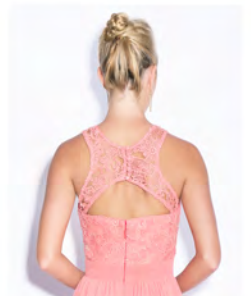

BARIANO

1. MATTE PEWTER
SEQUIN/ NUDE

2. SHINY BLACK
SEQUIN/ DARK NUDE

B8D25

LARISSA SEQUIN CONTRAST PANEL CAP SLEEVE GOWN

BARIANO

1. SALMON

2. BABY BLUE