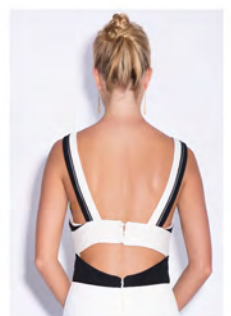

BARIANO

1. WHITE / BLACK

2. BLACK

B8D10

MARISSA SIDE CURVE SPLIT TEXTURED DETAIL MAXI