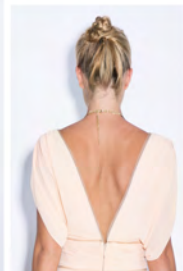

2. BLACK/ BLACK