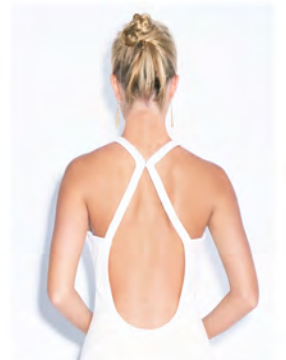

2. WHITE

B8D17

NATASHA KEYHOLE DETAIL BACKLESS COCKTAIL MINI

BARIANO

1. WHITE/ WHITE

2. GOLD BLACK/ BLACK

B8D18
PARIS KEYHOLE BACK GOWN

BARIANO